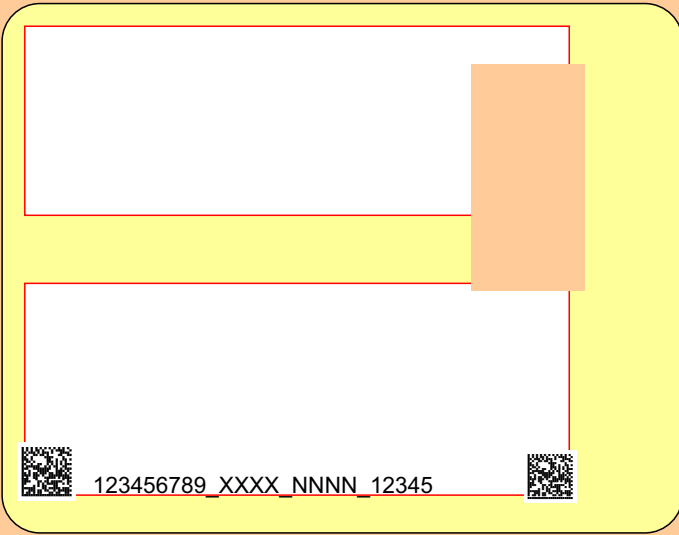

Colored areas are reserved only for the print production use. Any part of that area can be whitened during the print production.

17 mm

Right margin 4 mm →

Letter tracking code

Check code for processing

Letter service data line →

← Left margin 3 mm

### FIRST PAGE

Page size = A4 (210 mm x 297 mm)

White color = free content area

Envelope address window size = 90 mm x 70 mm

Reserved area for envelope address window = 110 mm x 100 mm  
(This area could be seen in the envelope address window if the position of the paper moves inside the envelope.)